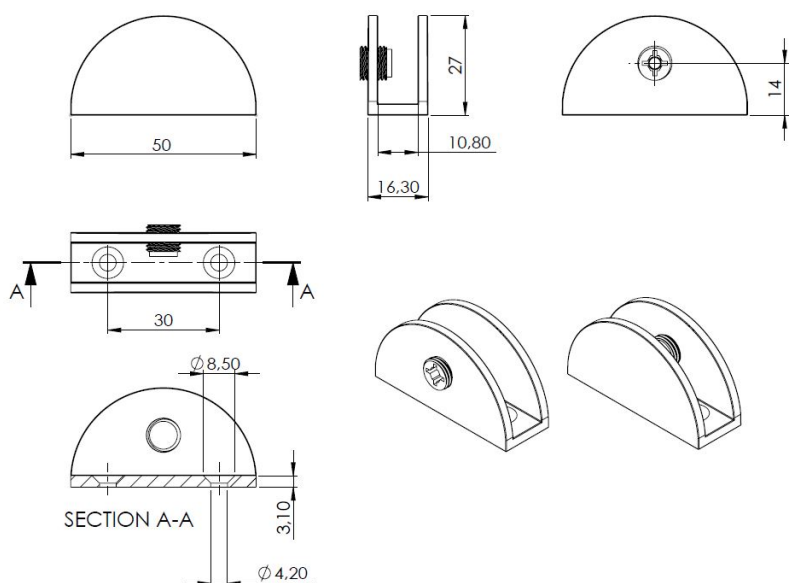

PRODUCT SHEET

Description:

Shelf Support "Half-Moon", Black Finish, 50x27x16mm, 4-8mm Glass, W/2 Mounting Holes \varnothing 4mm, Tightening Screw W/Hex Hole, 4mm

Item number:

22.02.570-4

Units	Box	Carton	HS Code	Barcode
Pcs.	1	200	8302420090	 5704866510127